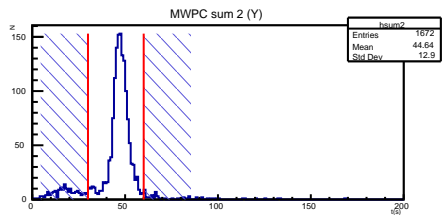

MAPMT r0155

Radius

Reconstructed track points

Timing

Timing

Number of hits

r0155.root neve

r0155.root PMT trigger

r0155.root 1st anode

r0155.root 2nd anode

r0155.root coinc. count rate

r0155.root DAQ count rate