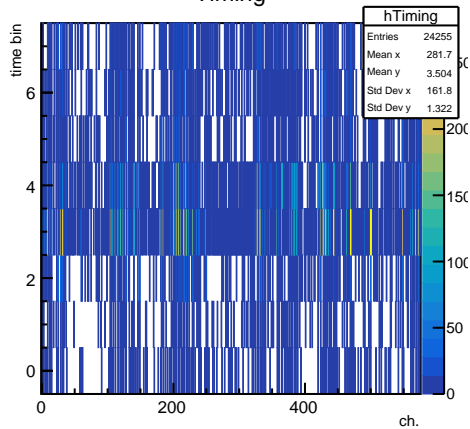

MAPMT r0155

Radius

Reconstructed track points

Timing

Timing

Number of hits

r0155.root neve

r0155.root PMT trigger

r0155.root 1st anode

r0155.root 2nd anode

r0155.root coinc. count rate

r0155.root DAQ count rate