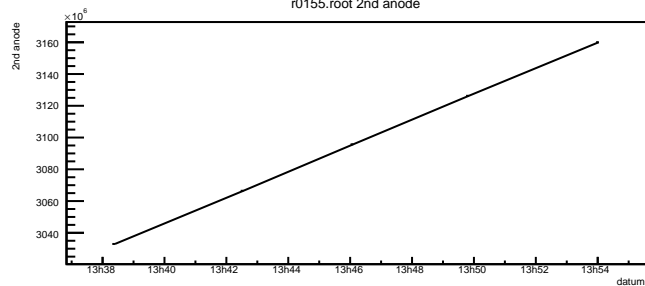

MAPMT r0155

Radius

Reconstructed track points

Timing

Timing

Number of hits

r0155.root neve

r0155.root PMT trigger

r0155.root 1st anode

r0155.root 2nd anode

r0155.root coinc. count rate

r0155.root DAQ count rate