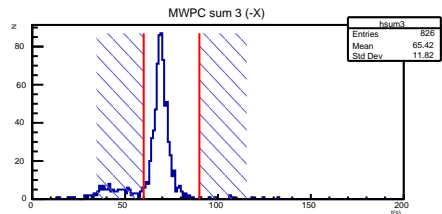

MAPMT r0155

Radius

Reconstructed track points

Timing

Timing

Number of hits

r0155.root neve

r0155.root PMT trigger

r0155.root 1st anode

r0155.root 2nd anode

r0155.root coinc. count rate

r0155.root DAQ count rate