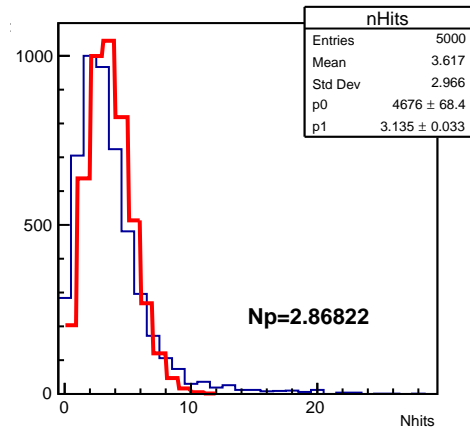

MAPMT r0155

Radius

Reconstructed track points

Timing

Timing

Number of hits

r0155.root neve

r0155.root PMT trigger

r0155.root 1st anode

r0155.root 2nd anode

r0155.root coinc. count rate

r0155.root DAQ count rate