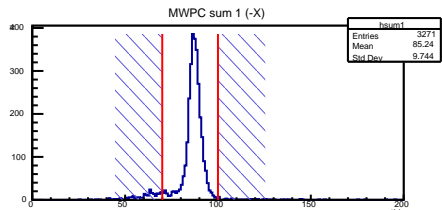

MAPMT r0155

Radius

Reconstructed track points

Timing

Timing

Number of hits

r0155.root neve

r0155.root PMT trigger

r0155.root 1st anode

r0155.root 2nd anode

r0155.root coinc. count rate

r0155.root DAQ count rate