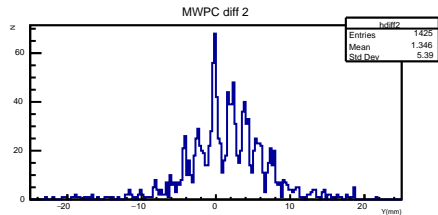

MAPMT r0155

Radius

Reconstructed track points

Timing

Timing

Number of hits

r0155.root neve

r0155.root PMT trigger

r0155.root 1st anode

r0155.root 2nd anode

r0155.root coinc. count rate

r0155.root DAQ count rate