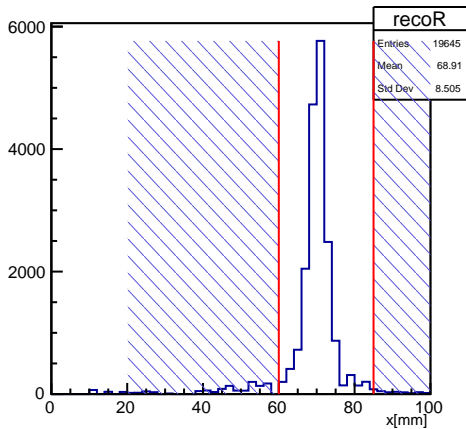

MAPMT r0155

Radius

Reconstructed track points

Timing

Timing

Number of hits

r0155.root neve

r0155.root PMT trigger

r0155.root 1st anode

r0155.root 2nd anode

r0155.root coinc. count rate

r0155.root DAQ count rate