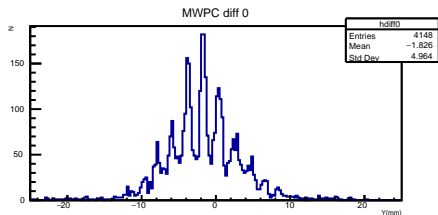

MAPMT r0155

Radius

Reconstructed track points

Timing

Timing

Number of hits

r0155.root neve

r0155.root PMT trigger

r0155.root 1st anode

r0155.root 2nd anode

r0155.root coinc. count rate

r0155.root DAQ count rate