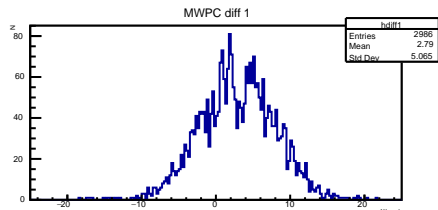

MAPMT r0155

Radius

Reconstructed track points

Timing

Timing

Number of hits

r0155.root neve

r0155.root PMT trigger

r0155.root 1st anode

r0155.root 2nd anode

r0155.root coinc. count rate

r0155.root DAQ count rate