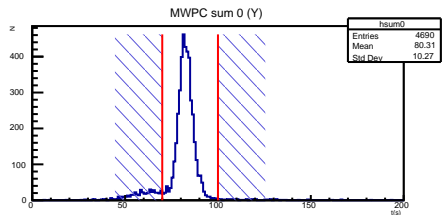

MAPMT r0155

Radius

Reconstructed track points

Timing

Timing

Number of hits

r0155.root neve

r0155.root PMT trigger

r0155.root 1st anode

r0155.root 2nd anode

r0155.root coinc. count rate

r0155.root DAQ count rate