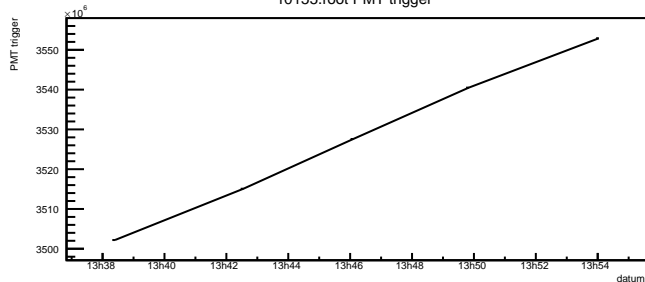

MAPMT r0155

Radius

Reconstructed track points

Timing

Timing

Number of hits

r0155.root neve

r0155.root PMT trigger

r0155.root 1st anode

r0155.root 2nd anode

r0155.root coinc. count rate

r0155.root DAQ count rate