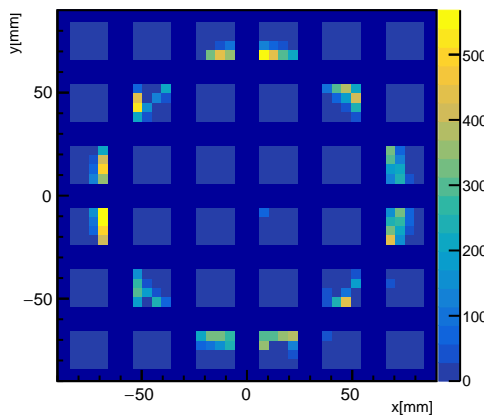

MAPMT r0155

Radius

Reconstructed track points

Timing

Timing

Number of hits

r0155.root neve

r0155.root PMT trigger

r0155.root 1st anode

r0155.root 2nd anode

r0155.root coinc. count rate

r0155.root DAQ count rate