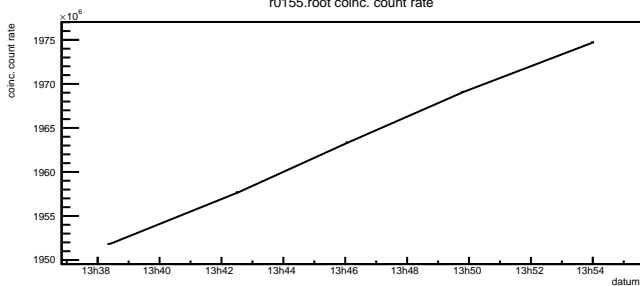

r0155.root coinc. count rate