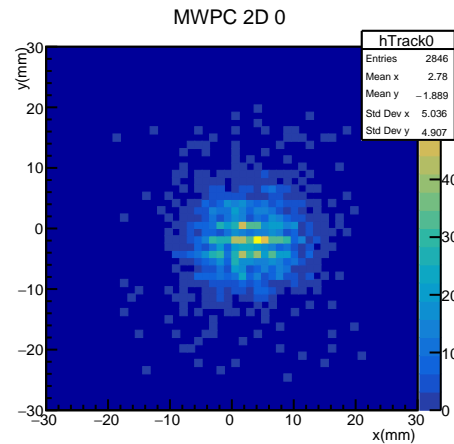

MAPMT r0155

Radius

Reconstructed track points

Timing

Timing

Number of hits

r0155.root neve

r0155.root PMT trigger

r0155.root 1st anode

r0155.root 2nd anode

r0155.root coinc. count rate

r0155.root DAQ count rate