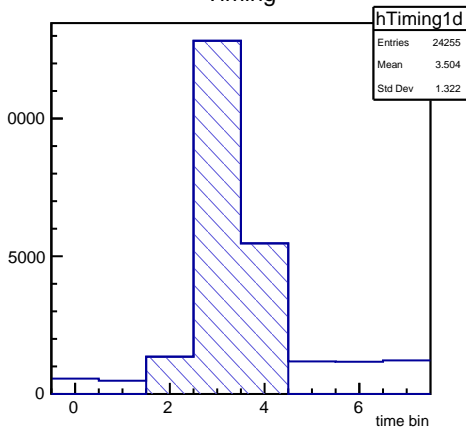

MAPMT r0155

Radius

Reconstructed track points

Timing

Timing

Number of hits

r0155.root neve

r0155.root PMT trigger

r0155.root 1st anode

r0155.root 2nd anode

r0155.root coinc. count rate

r0155.root DAQ count rate