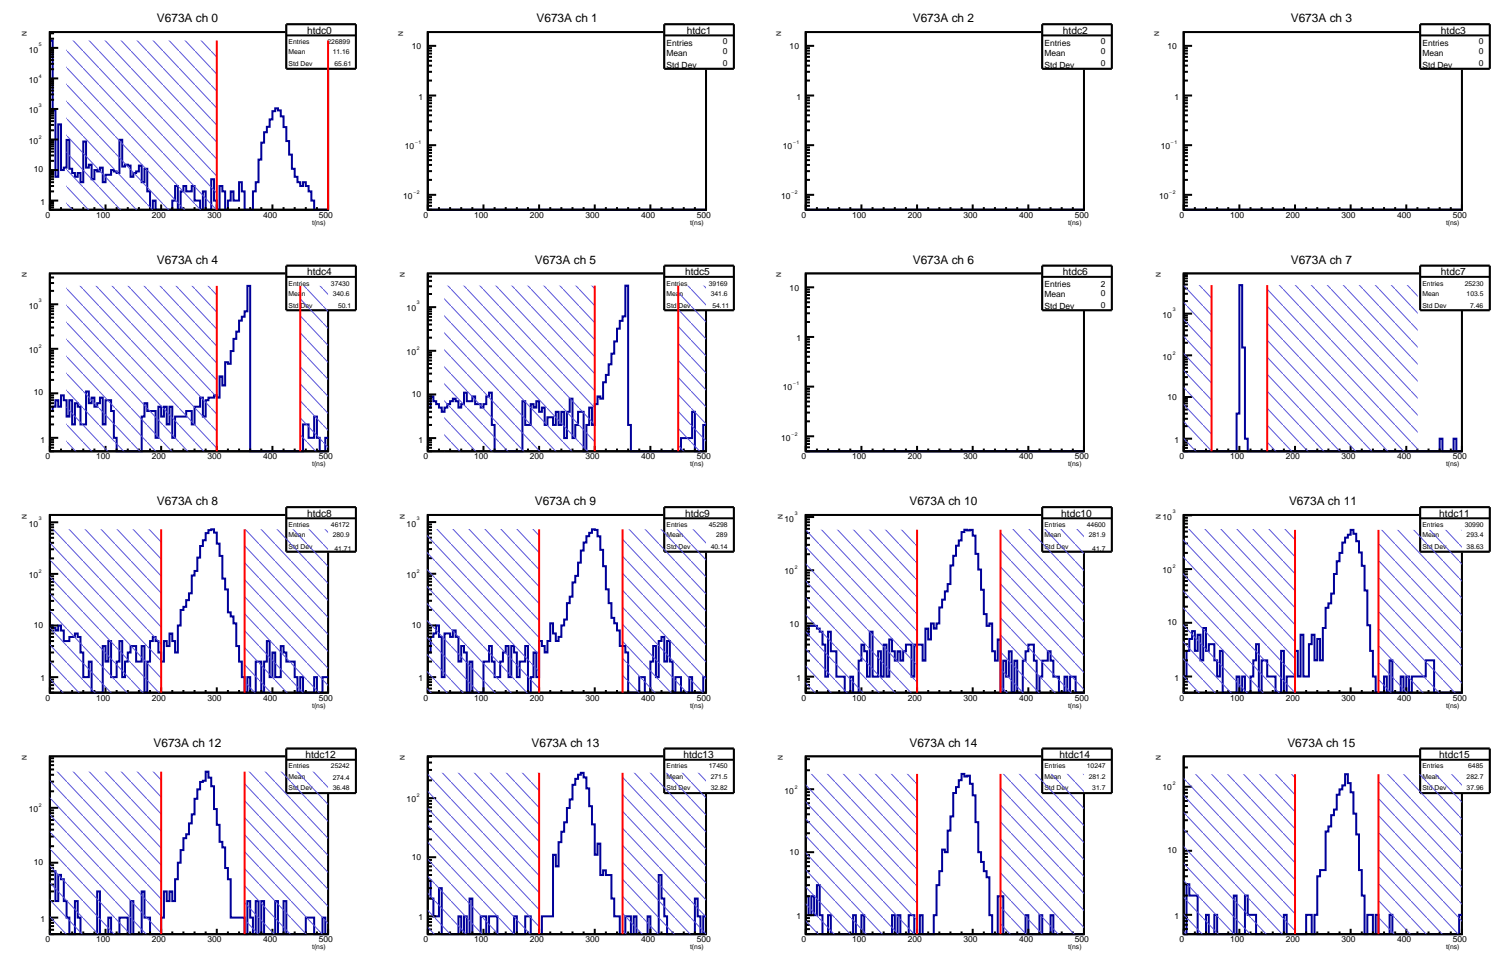

MAPMT r0155

Radius

Reconstructed track points

Timing

Timing

Number of hits

r0155.root neve

r0155.root PMT trigger

r0155.root 1st anode

r0155.root 2nd anode

r0155.root coinc. count rate

r0155.root DAQ count rate