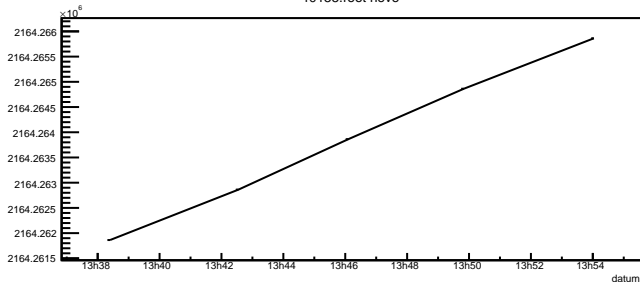

MAPMT r0155

Radius

Reconstructed track points

Timing

Timing

Number of hits

r0155.root neve

r0155.root PMT trigger

r0155.root 1st anode

r0155.root 2nd anode

r0155.root coinc. count rate

r0155.root DAQ count rate