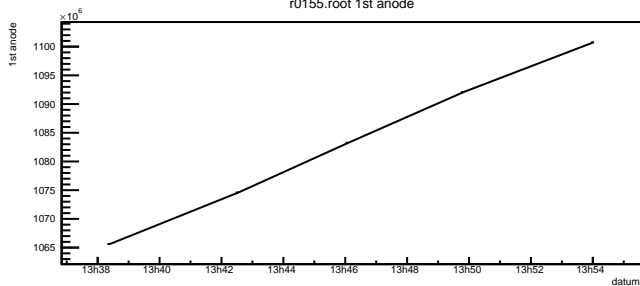

MAPMT r0155

Radius

Reconstructed track points

Timing

Timing

Number of hits

r0155.root neve

r0155.root PMT trigger

r0155.root 1st anode

r0155.root 2nd anode

r0155.root coinc. count rate

r0155.root DAQ count rate