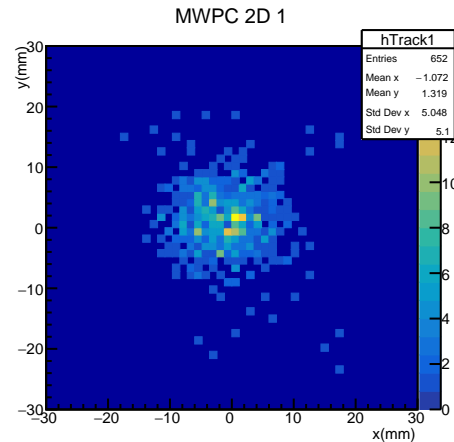

MAPMT r0155

Radius

Reconstructed track points

Timing

Timing

Number of hits

r0155.root neve

r0155.root PMT trigger

r0155.root 1st anode

r0155.root 2nd anode

r0155.root coinc. count rate

r0155.root DAQ count rate