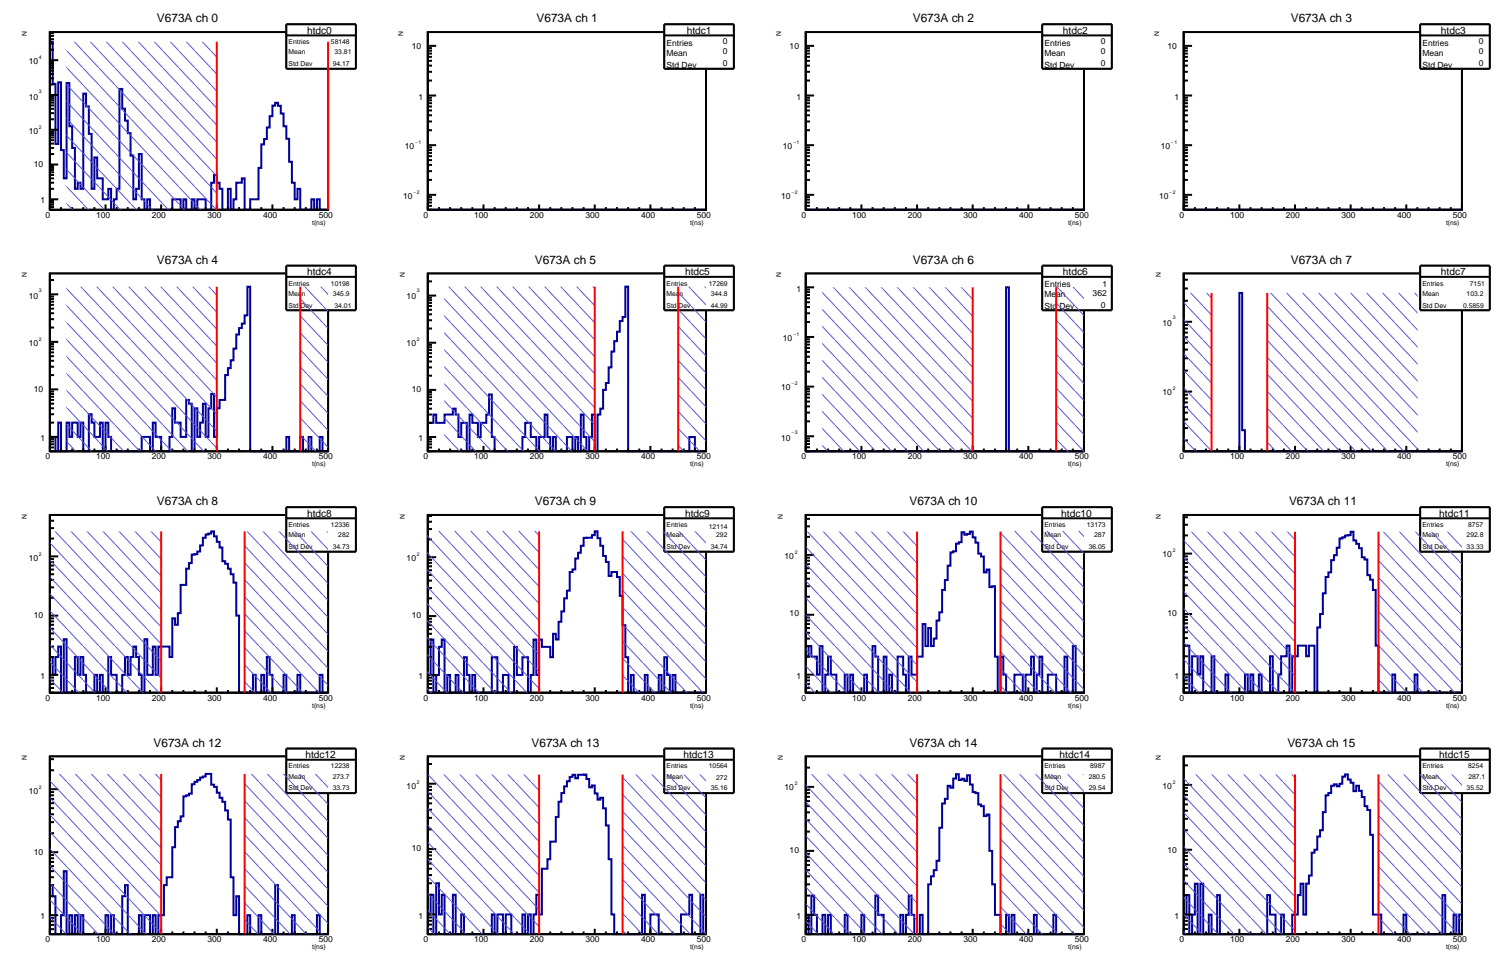

MAPMT r0128

Radius

Reconstructed track points

Timing

Timing

Number of hits

r0128.root neve

r0128.root PMT trigger

r0128.root 1st anode

r0128.root 2nd anode

r0128.root coinc. count rate

r0128.root DAQ count rate