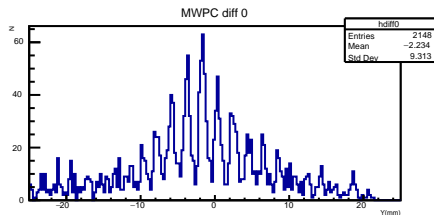

MAPMT r0128

Radius

Reconstructed track points

Timing

Timing

Number of hits

r0128.root neve

r0128.root PMT trigger

r0128.root 1st anode

r0128.root 2nd anode

r0128.root coinc. count rate

r0128.root DAQ count rate