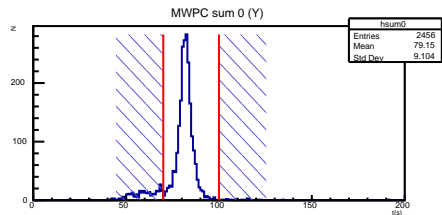

MAPMT r0128

Radius

Reconstructed track points

Timing

Timing

Number of hits

r0128.root neve

r0128.root PMT trigger

r0128.root 1st anode

r0128.root 2nd anode

r0128.root coinc. count rate

r0128.root DAQ count rate