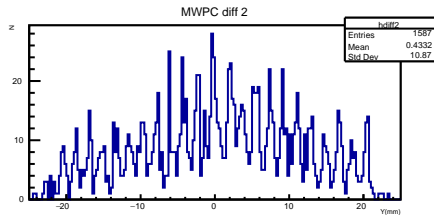

MAPMT r0128

Radius

Reconstructed track points

Timing

Timing

Number of hits

r0128.root neve

r0128.root PMT trigger

r0128.root 1st anode

r0128.root 2nd anode

r0128.root coinc. count rate

r0128.root DAQ count rate