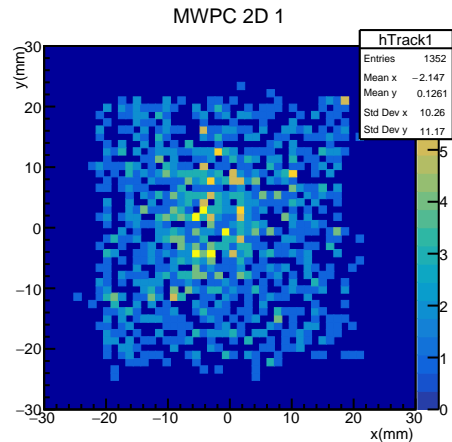

MAPMT r0128

Radius

Reconstructed track points

Timing

Timing

Number of hits

r0128.root neve

r0128.root PMT trigger

r0128.root 1st anode

r0128.root 2nd anode

r0128.root coinc. count rate

r0128.root DAQ count rate