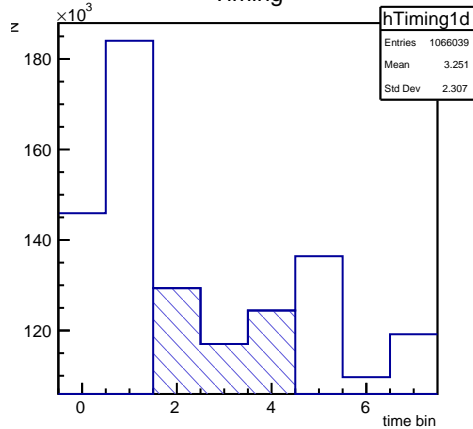

MAPMT r0128

Radius

Reconstructed track points

Timing

Timing

Number of hits

r0128.root neve

r0128.root PMT trigger

r0128.root 1st anode

r0128.root 2nd anode

r0128.root coinc. count rate

r0128.root DAQ count rate