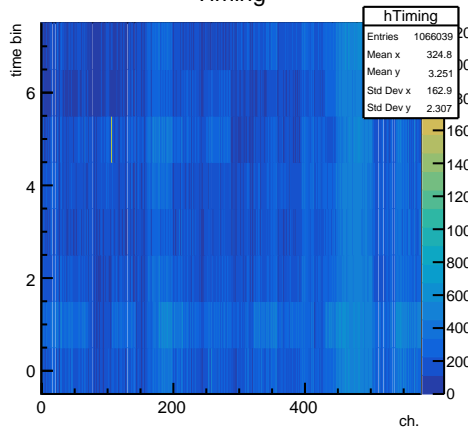

MAPMT r0128

Radius

Reconstructed track points

Timing

Timing

Number of hits

r0128.root neve

r0128.root PMT trigger

r0128.root 1st anode

r0128.root 2nd anode

r0128.root coinc. count rate

r0128.root DAQ count rate