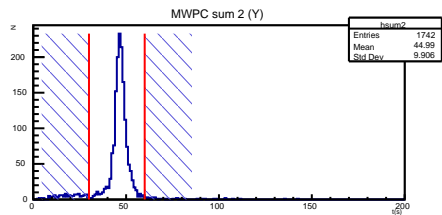

MAPMT r0128

Radius

Reconstructed track points

Timing

Timing

Number of hits

r0128.root neve

r0128.root PMT trigger

r0128.root 1st anode

r0128.root 2nd anode

r0128.root coinc. count rate

r0128.root DAQ count rate