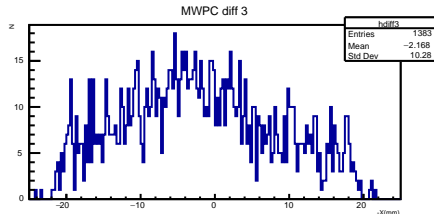

MAPMT r0128

Radius

Reconstructed track points

Timing

Timing

Number of hits

r0128.root neve

r0128.root PMT trigger

r0128.root 1st anode

r0128.root 2nd anode

r0128.root coinc. count rate

r0128.root DAQ count rate