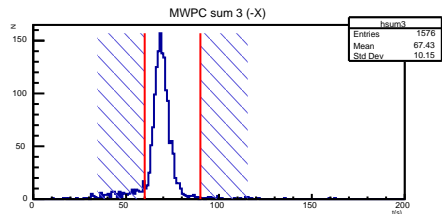

MAPMT r0128

Radius

Reconstructed track points

Timing

Timing

Number of hits

r0128.root neve

r0128.root PMT trigger

r0128.root 1st anode

r0128.root 2nd anode

r0128.root coinc. count rate

r0128.root DAQ count rate