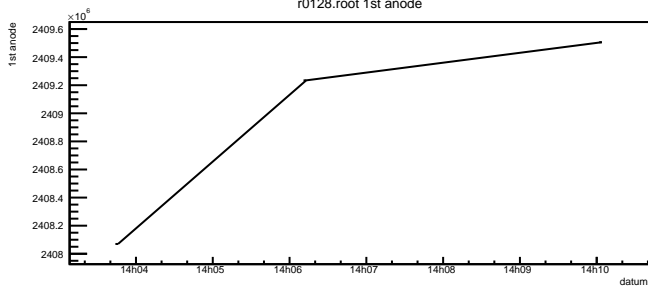

MAPMT r0128

Radius

Reconstructed track points

Timing

Timing

Number of hits

r0128.root neve

r0128.root PMT trigger

r0128.root 1st anode

r0128.root 2nd anode

r0128.root coinc. count rate

r0128.root DAQ count rate