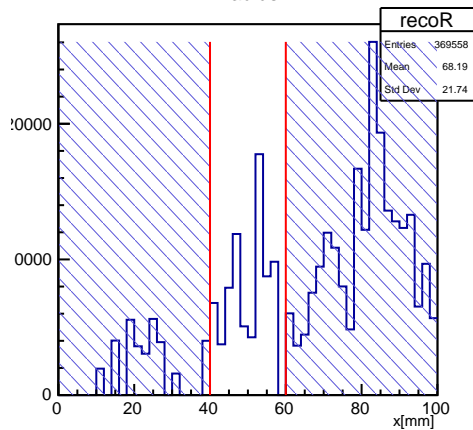

MAPMT r0128

Radius

Reconstructed track points

Timing

Timing

Number of hits

r0128.root neve

r0128.root PMT trigger

r0128.root 1st anode

r0128.root 2nd anode

r0128.root coinc. count rate

r0128.root DAQ count rate