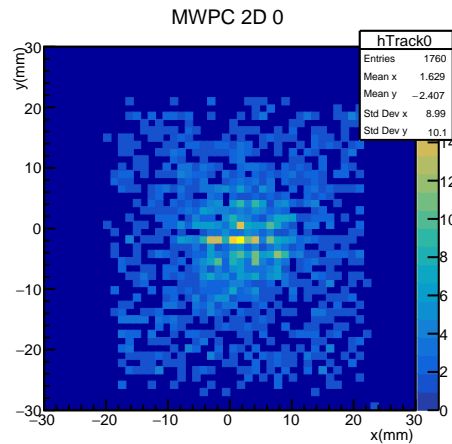

MAPMT r0128

Radius

Reconstructed track points

Timing

Timing

Number of hits

r0128.root neve

r0128.root PMT trigger

r0128.root 1st anode

r0128.root 2nd anode

r0128.root coinc. count rate

r0128.root DAQ count rate