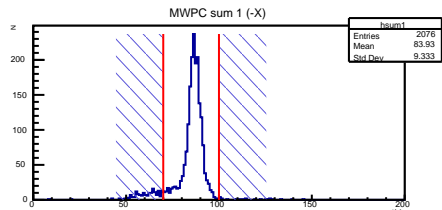

MAPMT r0128

Radius

Reconstructed track points

Timing

Timing

Number of hits

r0128.root neve

r0128.root PMT trigger

r0128.root 1st anode

r0128.root 2nd anode

r0128.root coinc. count rate

r0128.root DAQ count rate