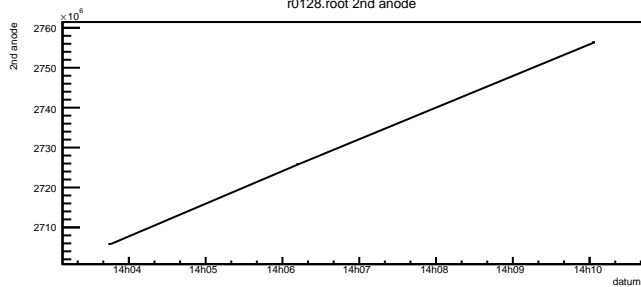

MAPMT r0128

Radius

Reconstructed track points

Timing

Timing

Number of hits

r0128.root neve

r0128.root PMT trigger

r0128.root 1st anode

r0128.root 2nd anode

r0128.root coinc. count rate

r0128.root DAQ count rate