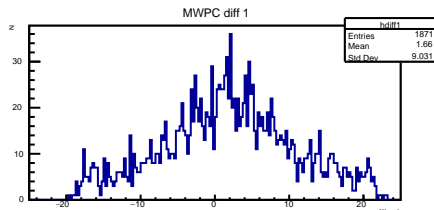

MAPMT r0128

Radius

Reconstructed track points

Timing

Timing

Number of hits

r0128.root neve

r0128.root PMT trigger

r0128.root 1st anode

r0128.root 2nd anode

r0128.root coinc. count rate

r0128.root DAQ count rate