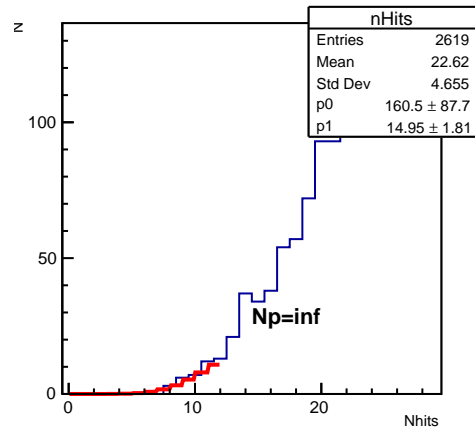

MAPMT r0128

Radius

Reconstructed track points

Timing

Timing

Number of hits

r0128.root neve

r0128.root PMT trigger

r0128.root 1st anode

r0128.root 2nd anode

r0128.root coinc. count rate

r0128.root DAQ count rate