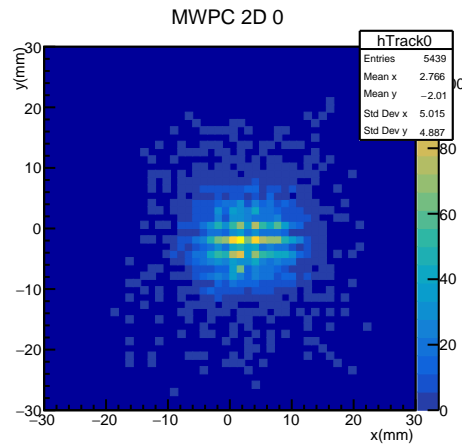

MAPMT r0126

Radius

Reconstructed track points

Timing

Timing

Number of hits

r0126.root neve

r0126.root PMT trigger

r0126.root 1st anode

r0126.root 2nd anode

r0126.root coinc. count rate

r0126.root DAQ count rate