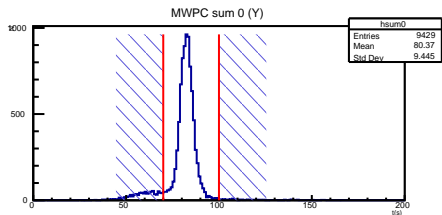

MAPMT r0126

Radius

Reconstructed track points

Timing

Timing

Number of hits

r0126.root neve

r0126.root PMT trigger

r0126.root 1st anode

r0126.root 2nd anode

r0126.root coinc. count rate

r0126.root DAQ count rate