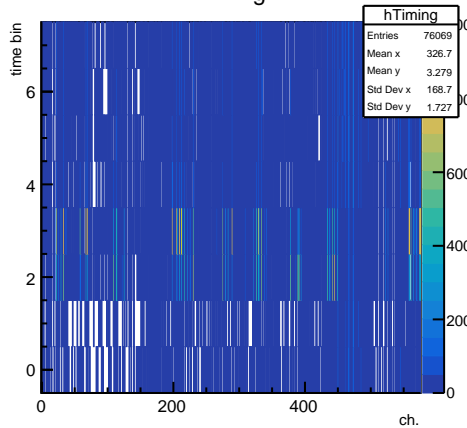

MAPMT r0126

Radius

Reconstructed track points

Timing

Timing

Number of hits

r0126.root neve

r0126.root PMT trigger

r0126.root 1st anode

r0126.root 2nd anode

r0126.root coinc. count rate

r0126.root DAQ count rate