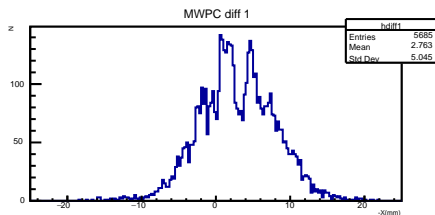

MAPMT r0126

Radius

Reconstructed track points

Timing

Timing

Number of hits

r0126.root neve

r0126.root PMT trigger

r0126.root 1st anode

r0126.root 2nd anode

r0126.root coinc. count rate

r0126.root DAQ count rate