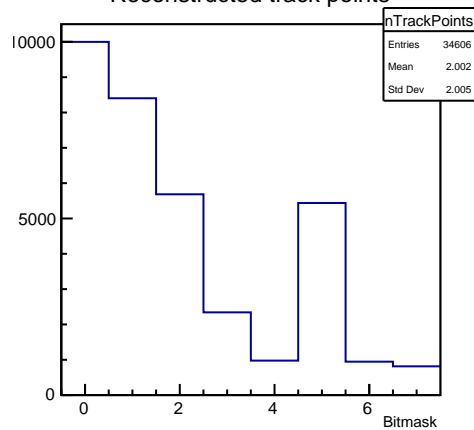

MAPMT r0126

Radius

Reconstructed track points

Timing

Timing

Number of hits

r0126.root neve

r0126.root PMT trigger

r0126.root 1st anode

r0126.root 2nd anode

r0126.root coinc. count rate

r0126.root DAQ count rate