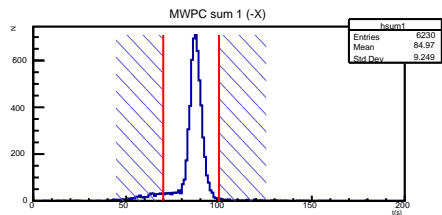

MAPMT r0126

Radius

Reconstructed track points

Timing

Timing

Number of hits

r0126.root neve

r0126.root PMT trigger

r0126.root 1st anode

r0126.root 2nd anode

r0126.root coinc. count rate

r0126.root DAQ count rate