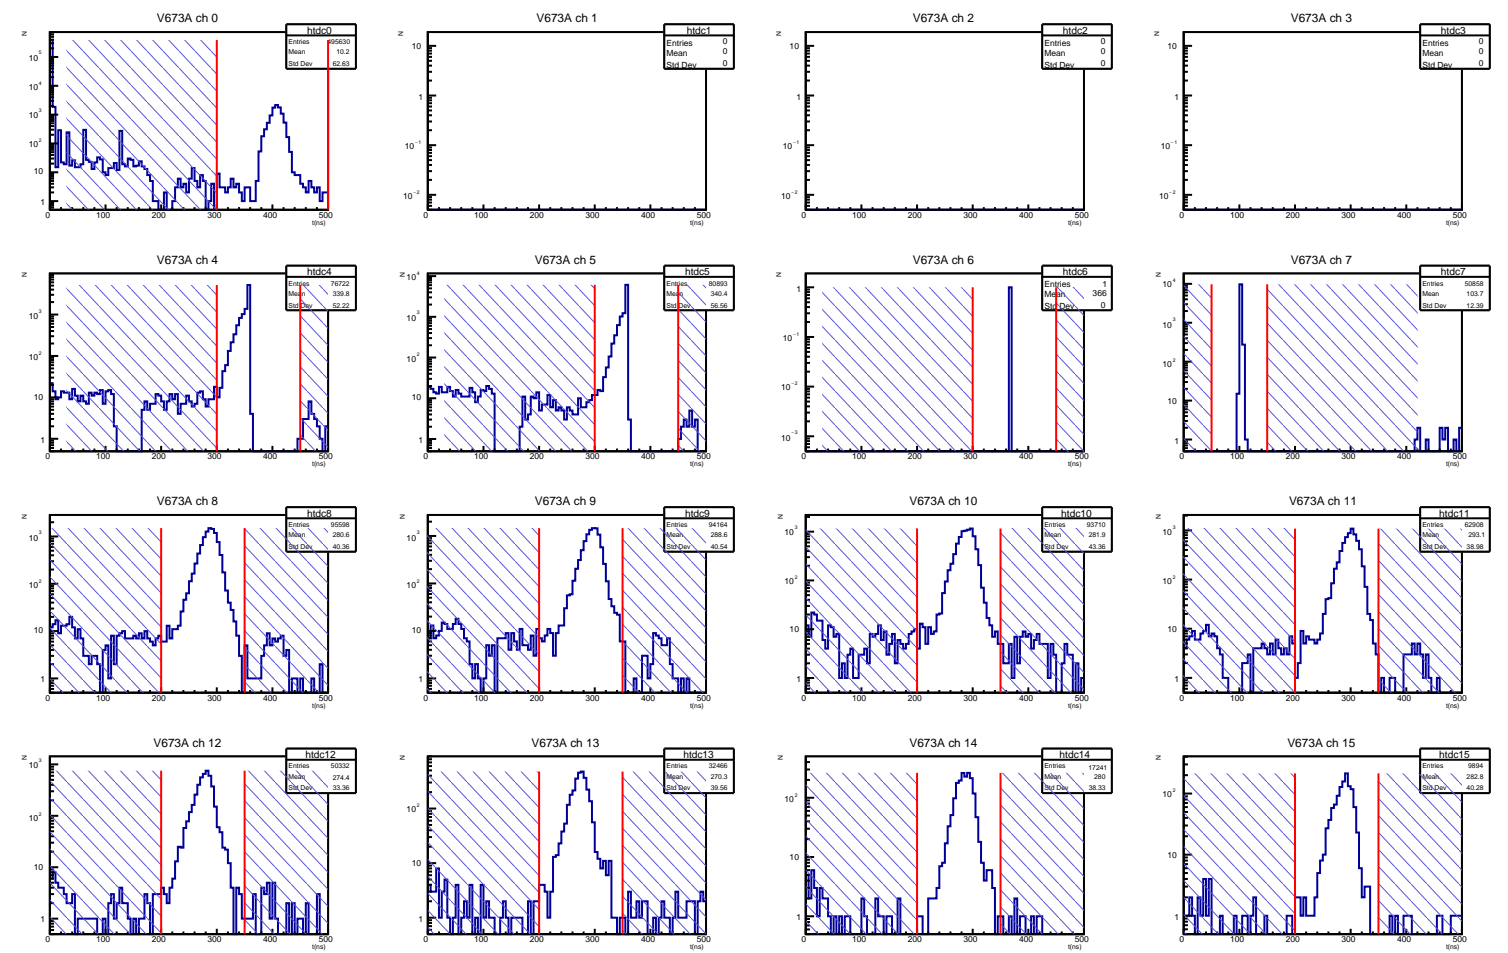

MAPMT r0126

Radius

Reconstructed track points

Timing

Timing

Number of hits

r0126.root neve

r0126.root PMT trigger

r0126.root 1st anode

r0126.root 2nd anode

r0126.root coinc. count rate

r0126.root DAQ count rate