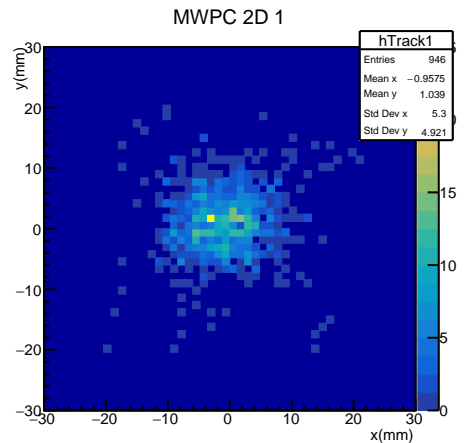

MAPMT r0126

Radius

Reconstructed track points

Timing

Timing

Number of hits

r0126.root neve

r0126.root PMT trigger

r0126.root 1st anode

r0126.root 2nd anode

r0126.root coinc. count rate

r0126.root DAQ count rate