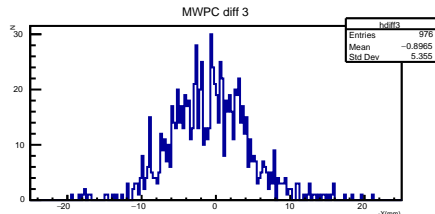

MAPMT r0126

Radius

Reconstructed track points

Timing

Timing

Number of hits

r0126.root neve

r0126.root PMT trigger

r0126.root 1st anode

r0126.root 2nd anode

r0126.root coinc. count rate

r0126.root DAQ count rate