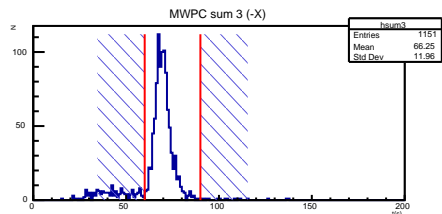

MAPMT r0126

Radius

Reconstructed track points

Timing

Timing

Number of hits

r0126.root neve

r0126.root PMT trigger

r0126.root 1st anode

r0126.root 2nd anode

r0126.root coinc. count rate

r0126.root DAQ count rate