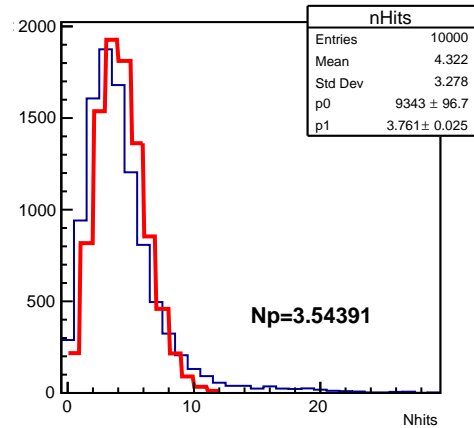

MAPMT r0126

Radius

Reconstructed track points

Timing

Timing

Number of hits

r0126.root neve

r0126.root PMT trigger

r0126.root 1st anode

r0126.root 2nd anode

r0126.root coinc. count rate

r0126.root DAQ count rate