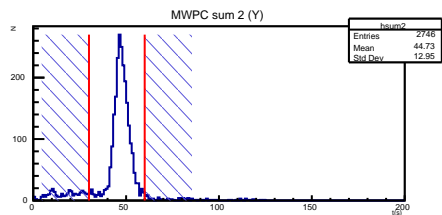

MAPMT r0126

Radius

Reconstructed track points

Timing

Timing

Number of hits

r0126.root neve

r0126.root PMT trigger

r0126.root 1st anode

r0126.root 2nd anode

r0126.root coinc. count rate

r0126.root DAQ count rate