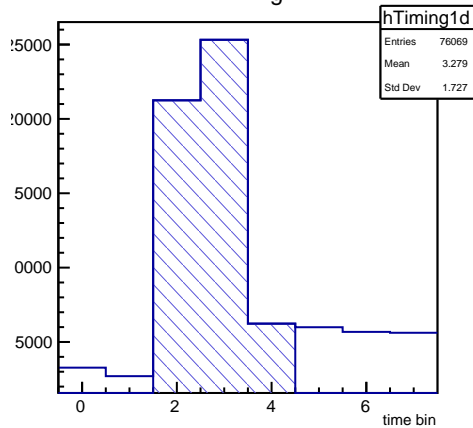

MAPMT r0126

Radius

Reconstructed track points

Timing

Timing

Number of hits

r0126.root neve

r0126.root PMT trigger

r0126.root 1st anode

r0126.root 2nd anode

r0126.root coinc. count rate

r0126.root DAQ count rate