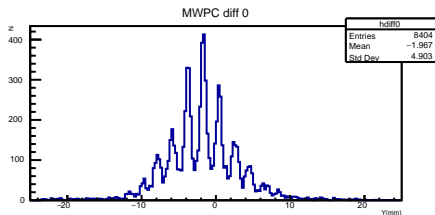

MAPMT r0126

Radius

Reconstructed track points

Timing

Timing

Number of hits

r0126.root neve

r0126.root PMT trigger

r0126.root 1st anode

r0126.root 2nd anode

r0126.root coinc. count rate

r0126.root DAQ count rate