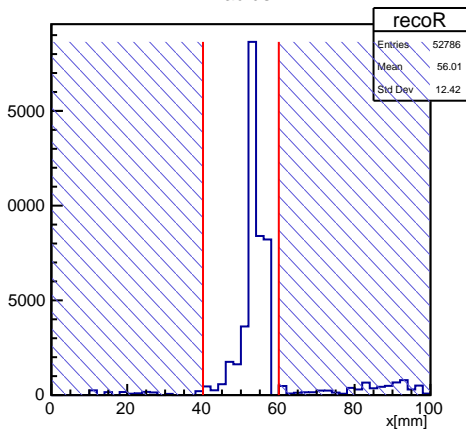

MAPMT r0126

Radius

Reconstructed track points

Timing

Timing

Number of hits

r0126.root neve

r0126.root PMT trigger

r0126.root 1st anode

r0126.root 2nd anode

r0126.root coinc. count rate

r0126.root DAQ count rate