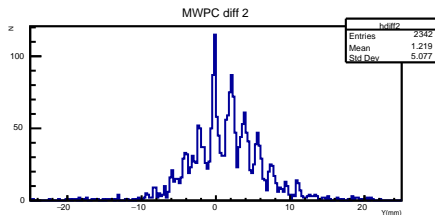

MAPMT r0126

Radius

Reconstructed track points

Timing

Timing

Number of hits

r0126.root neve

r0126.root PMT trigger

r0126.root 1st anode

r0126.root 2nd anode

r0126.root coinc. count rate

r0126.root DAQ count rate