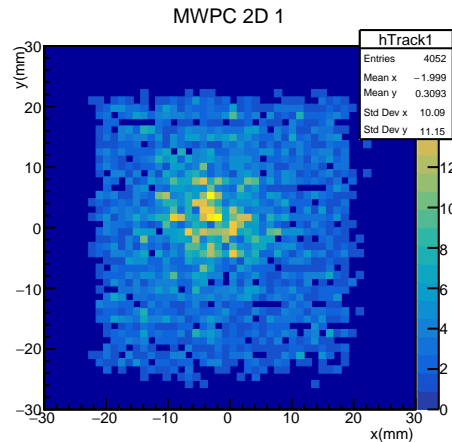

MAPMT r0123

Radius

Reconstructed track points

Timing

Timing

Number of hits

r0123.root neve

r0123.root PMT trigger

r0123.root 1st anode

r0123.root 2nd anode

r0123.root coinc. count rate

r0123.root DAQ count rate