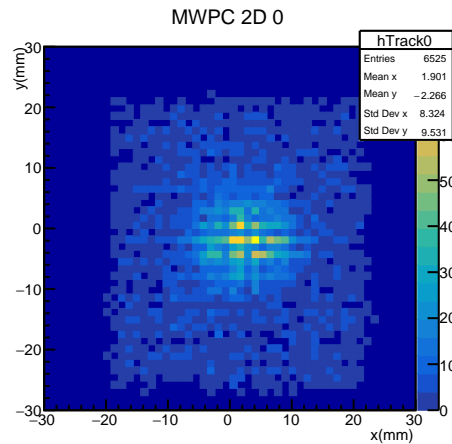

MAPMT r0123

Radius

Reconstructed track points

Timing

Timing

Number of hits

r0123.root neve

r0123.root PMT trigger

r0123.root 1st anode

r0123.root 2nd anode

r0123.root coinc. count rate

r0123.root DAQ count rate