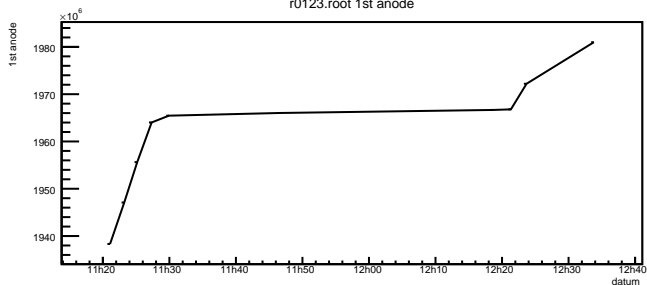

MAPMT r0123

Radius

Reconstructed track points

Timing

Timing

Number of hits

r0123.root neve

r0123.root PMT trigger

r0123.root 1st anode

r0123.root 2nd anode

r0123.root coinc. count rate

r0123.root DAQ count rate