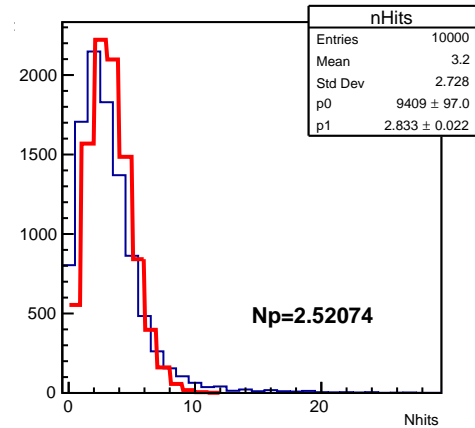

MAPMT r0123

Radius

Reconstructed track points

Timing

Timing

Number of hits

r0123.root neve

r0123.root PMT trigger

r0123.root 1st anode

r0123.root 2nd anode

r0123.root coinc. count rate

r0123.root DAQ count rate