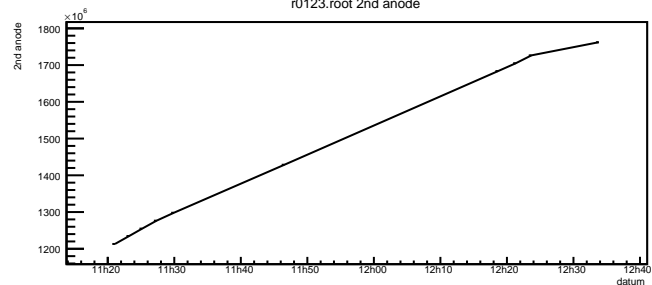

MAPMT r0123

Radius

Reconstructed track points

Timing

Timing

Number of hits

r0123.root neve

r0123.root PMT trigger

r0123.root 1st anode

r0123.root 2nd anode

r0123.root coinc. count rate

r0123.root DAQ count rate