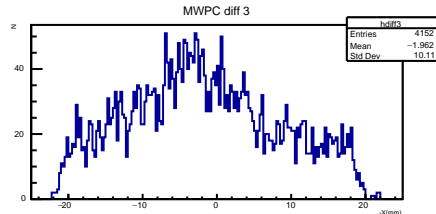

MAPMT r0123

Radius

Reconstructed track points

Timing

Timing

Number of hits

r0123.root neve

r0123.root PMT trigger

r0123.root 1st anode

r0123.root 2nd anode

r0123.root coinc. count rate

r0123.root DAQ count rate