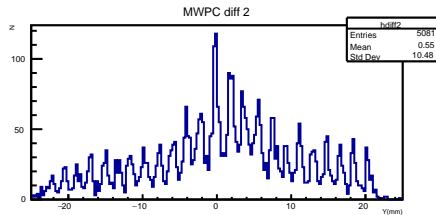

MAPMT r0123

Radius

Reconstructed track points

Timing

Timing

Number of hits

r0123.root neve

r0123.root PMT trigger

r0123.root 1st anode

r0123.root 2nd anode

r0123.root coinc. count rate

r0123.root DAQ count rate