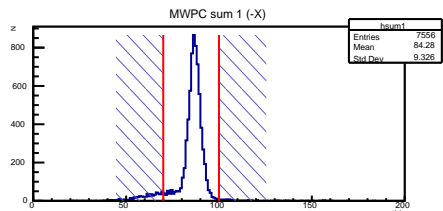

MAPMT r0123

Radius

Reconstructed track points

Timing

Timing

Number of hits

r0123.root neve

r0123.root PMT trigger

r0123.root 1st anode

r0123.root 2nd anode

r0123.root coinc. count rate

r0123.root DAQ count rate