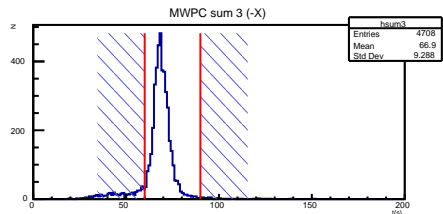

MAPMT r0123

Radius

Reconstructed track points

Timing

Timing

Number of hits

r0123.root neve

r0123.root PMT trigger

r0123.root 1st anode

r0123.root 2nd anode

r0123.root coinc. count rate

r0123.root DAQ count rate