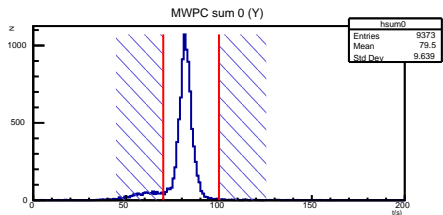

MAPMT r0123

Radius

Reconstructed track points

Timing

Timing

Number of hits

r0123.root neve

r0123.root PMT trigger

r0123.root 1st anode

r0123.root 2nd anode

r0123.root coinc. count rate

r0123.root DAQ count rate