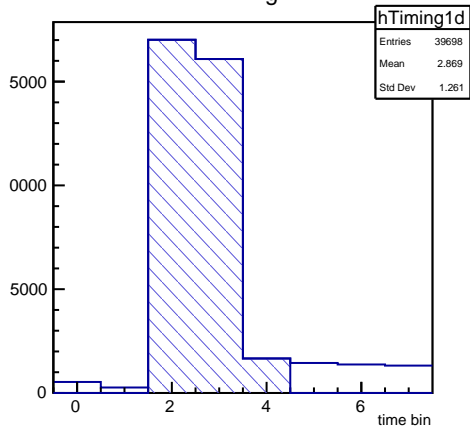

MAPMT r0123

Radius

Reconstructed track points

Timing

Timing

Number of hits

r0123.root neve

r0123.root PMT trigger

r0123.root 1st anode

r0123.root 2nd anode

r0123.root coinc. count rate

r0123.root DAQ count rate