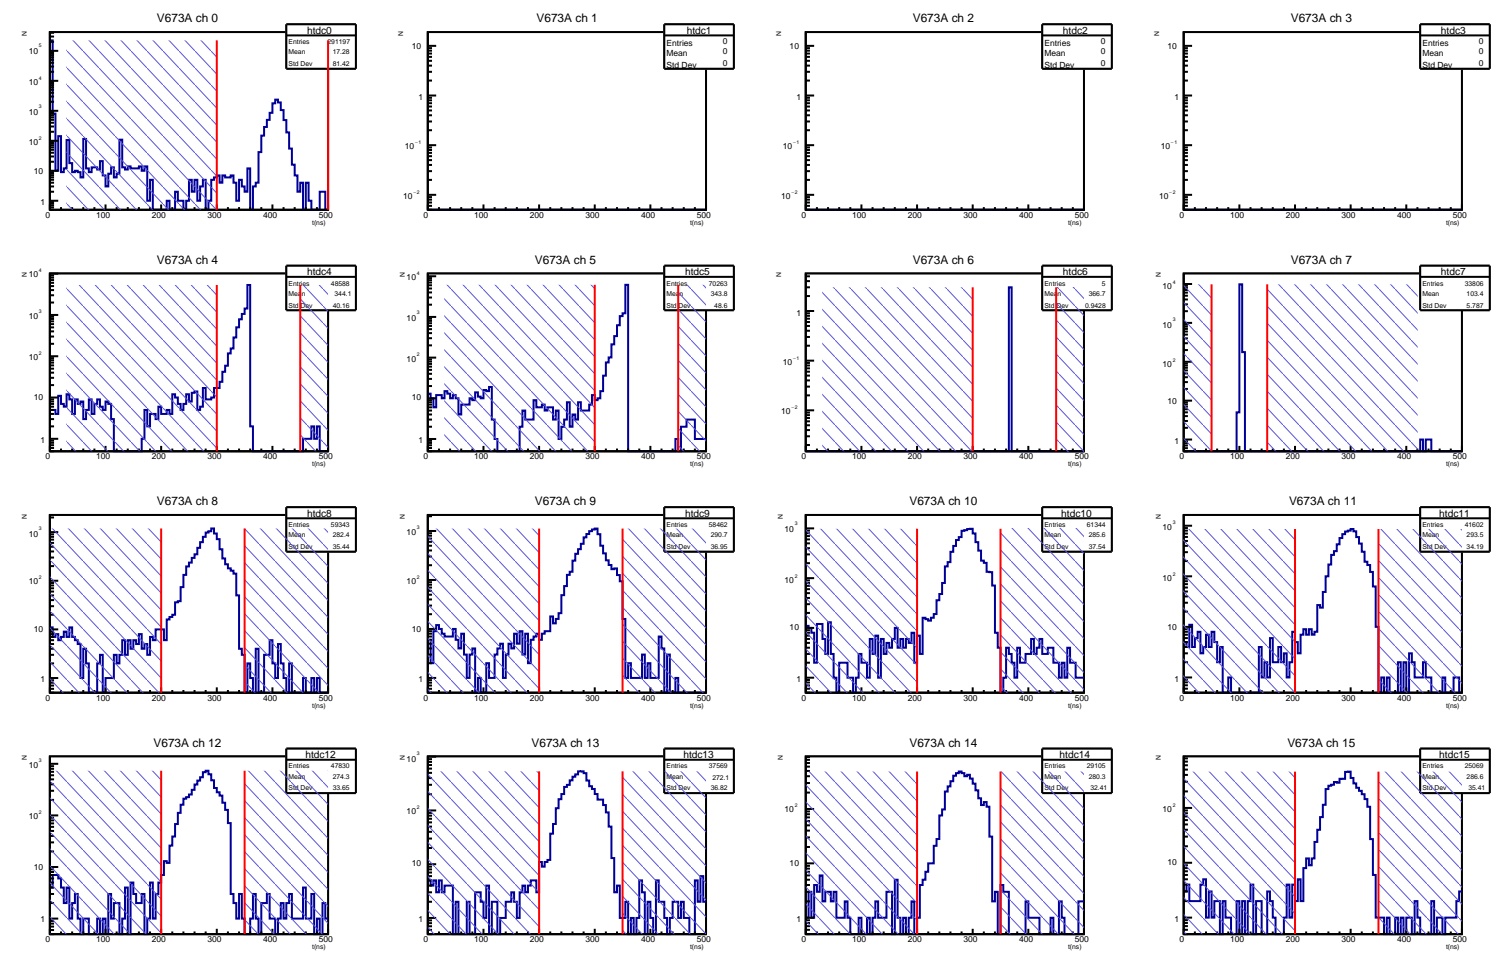

MAPMT r0123

Radius

Reconstructed track points

Timing

Timing

Number of hits

r0123.root neve

r0123.root PMT trigger

r0123.root 1st anode

r0123.root 2nd anode

r0123.root coinc. count rate

r0123.root DAQ count rate