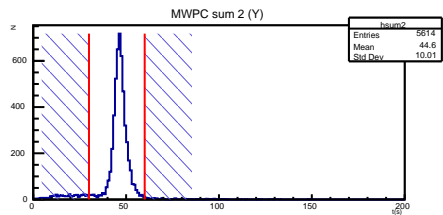

MAPMT r0123

Radius

Reconstructed track points

Timing

Timing

Number of hits

r0123.root neve

r0123.root PMT trigger

r0123.root 1st anode

r0123.root 2nd anode

r0123.root coinc. count rate

r0123.root DAQ count rate