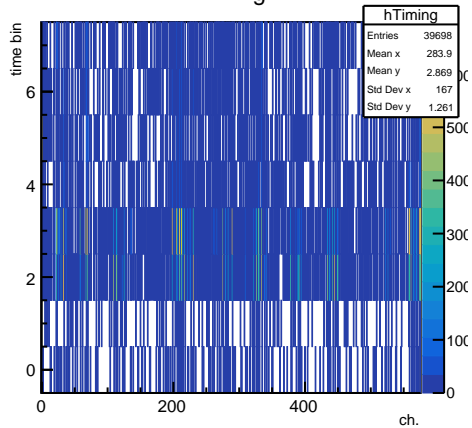

MAPMT r0123

Radius

Reconstructed track points

Timing

Timing

Number of hits

r0123.root neve

r0123.root PMT trigger

r0123.root 1st anode

r0123.root 2nd anode

r0123.root coinc. count rate

r0123.root DAQ count rate