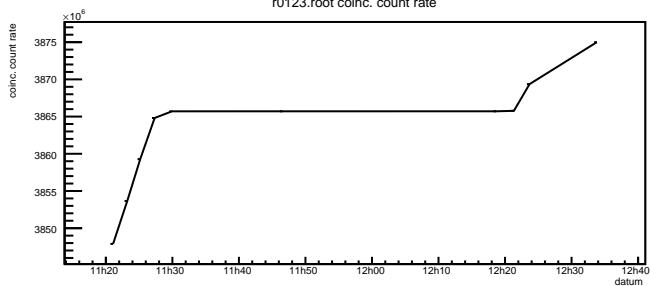

MAPMT r0123

Radius

Reconstructed track points

Timing

Timing

Number of hits

r0123.root neve

r0123.root PMT trigger

r0123.root 1st anode

r0123.root 2nd anode

r0123.root coinc. count rate

r0123.root DAQ count rate