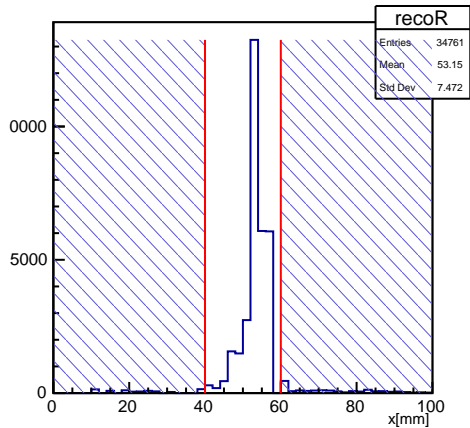

MAPMT r0123

Radius

Reconstructed track points

Timing

Timing

Number of hits

r0123.root neve

r0123.root PMT trigger

r0123.root 1st anode

r0123.root 2nd anode

r0123.root coinc. count rate

r0123.root DAQ count rate