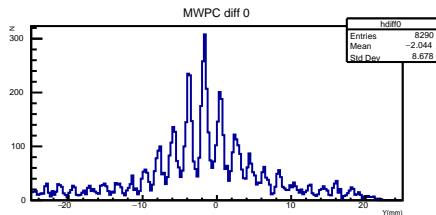

MAPMT r0123

Radius

Reconstructed track points

Timing

Timing

Number of hits

r0123.root neve

r0123.root PMT trigger

r0123.root 1st anode

r0123.root 2nd anode

r0123.root coinc. count rate

r0123.root DAQ count rate