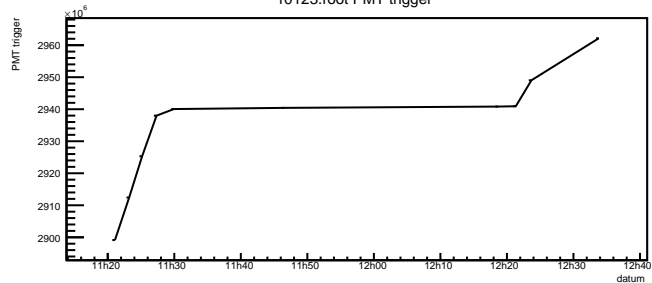

MAPMT r0123

Radius

Reconstructed track points

Timing

Timing

Number of hits

r0123.root neve

r0123.root PMT trigger

r0123.root 1st anode

r0123.root 2nd anode

r0123.root coinc. count rate

r0123.root DAQ count rate