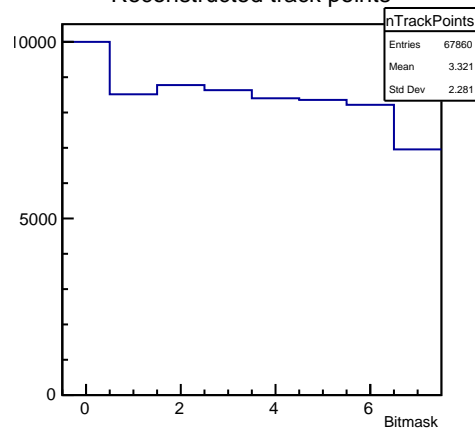

MAPMT r0079

Radius

Reconstructed track points

Timing

Timing

Number of hits

r0079.root neve

r0079.root PMT trigger

r0079.root 1st anode

r0079.root 2nd anode

r0079.root coinc. count rate

r0079.root DAQ count rate