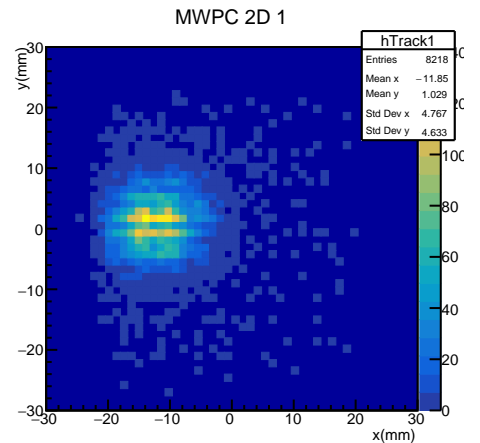

MAPMT r0079

Radius

Reconstructed track points

Timing

Timing

Number of hits

r0079.root neve

r0079.root PMT trigger

r0079.root 1st anode

r0079.root 2nd anode

r0079.root coinc. count rate

r0079.root DAQ count rate