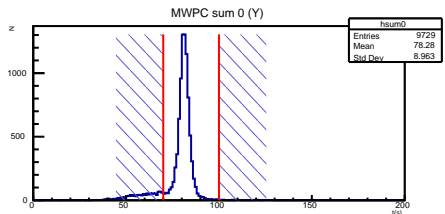

MAPMT r0079

Radius

Reconstructed track points

Timing

Timing

Number of hits

r0079.root neve

r0079.root PMT trigger

r0079.root 1st anode

r0079.root 2nd anode

r0079.root coinc. count rate

r0079.root DAQ count rate