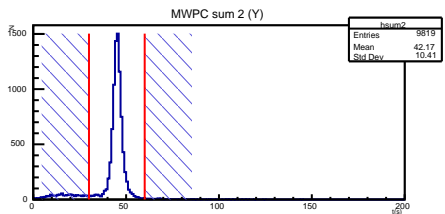

MAPMT r0079

Radius

Reconstructed track points

Timing

Timing

Number of hits

r0079.root neve

r0079.root PMT trigger

r0079.root 1st anode

r0079.root 2nd anode

r0079.root coinc. count rate

r0079.root DAQ count rate