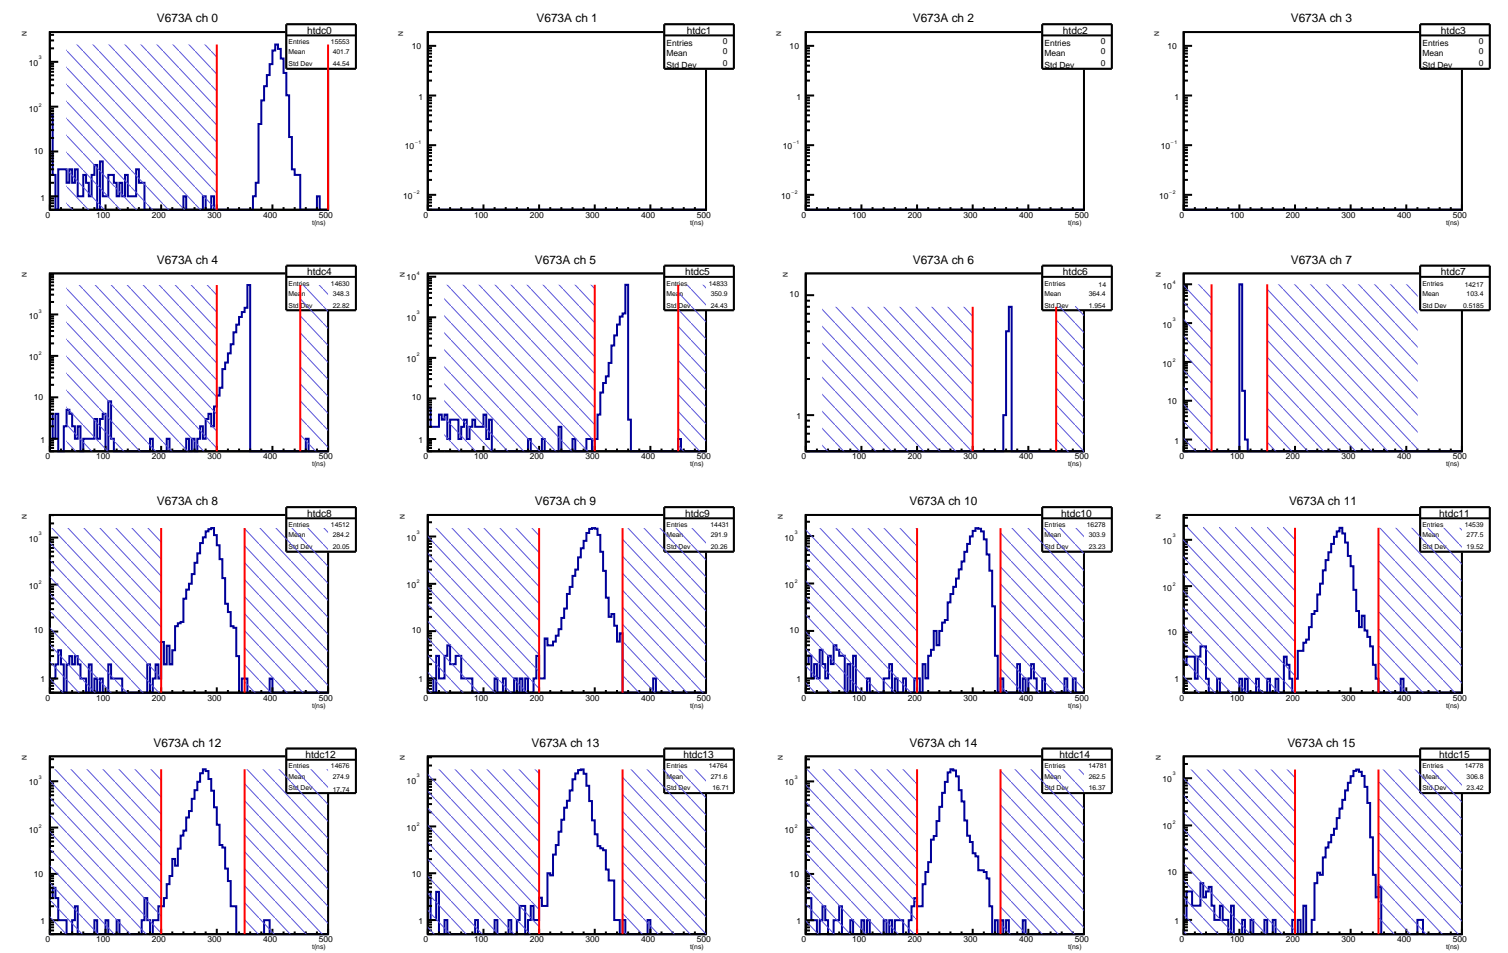

MAPMT r0079

Radius

Reconstructed track points

Timing

Timing

Number of hits

r0079.root neve

r0079.root PMT trigger

r0079.root 1st anode

r0079.root 2nd anode

r0079.root coinc. count rate

r0079.root DAQ count rate