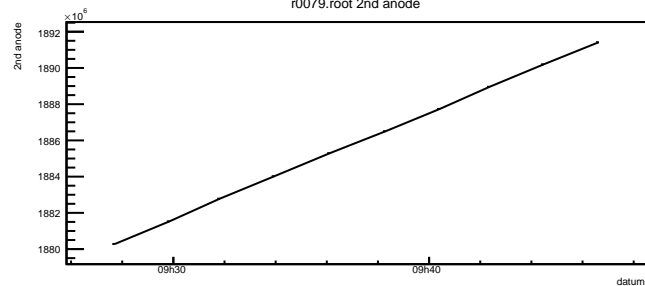

r0079.root DAQ count rate

r0079.root 2nd anode