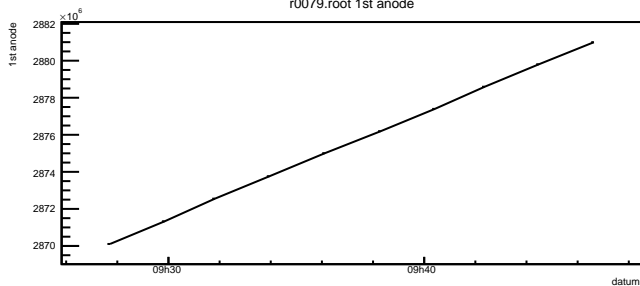

MAPMT r0079

Radius

Reconstructed track points

Timing

Timing

Number of hits

r0079.root neve

r0079.root PMT trigger

r0079.root 1st anode

r0079.root 2nd anode

r0079.root coinc. count rate

r0079.root DAQ count rate