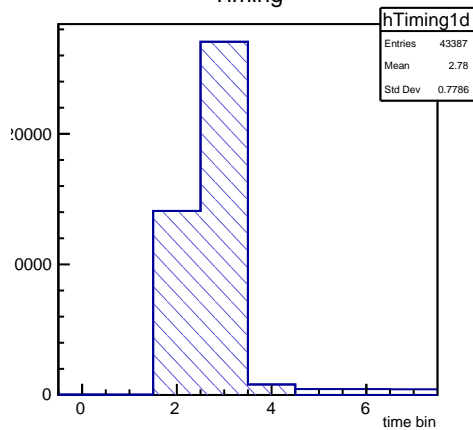

MAPMT r0079

Radius

Reconstructed track points

Timing

Timing

Number of hits

r0079.root neve

r0079.root PMT trigger

r0079.root 1st anode

r0079.root 2nd anode

r0079.root coinc. count rate

r0079.root DAQ count rate