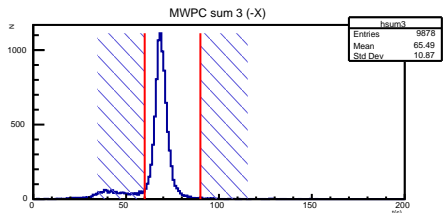

MAPMT r0079

Radius

Reconstructed track points

Timing

Timing

Number of hits

r0079.root neve

r0079.root PMT trigger

r0079.root 1st anode

r0079.root 2nd anode

r0079.root coinc. count rate

r0079.root DAQ count rate