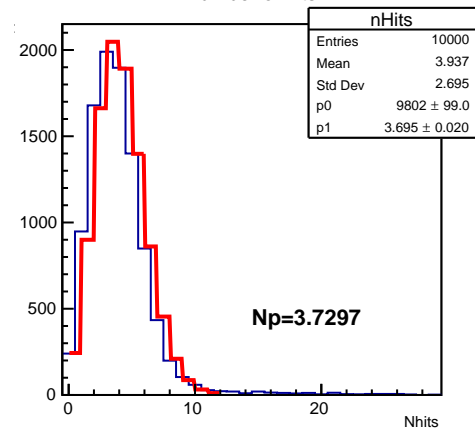

MAPMT r0079

Radius

Reconstructed track points

Timing

Timing

Number of hits

r0079.root neve

r0079.root PMT trigger

r0079.root 1st anode

r0079.root 2nd anode

r0079.root coinc. count rate

r0079.root DAQ count rate