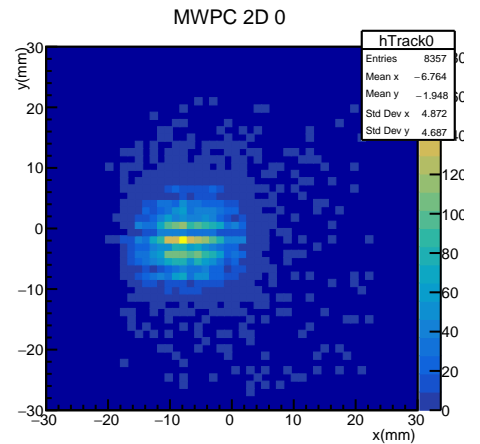

MAPMT r0079

Radius

Reconstructed track points

Timing

Timing

Number of hits

r0079.root neve

r0079.root PMT trigger

r0079.root 1st anode

r0079.root 2nd anode

r0079.root coinc. count rate

r0079.root DAQ count rate