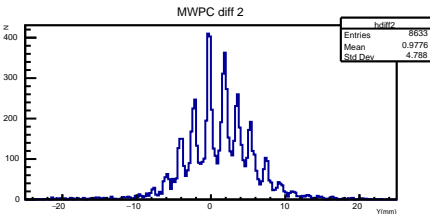

MAPMT r0079

Radius

Reconstructed track points

Timing

Timing

Number of hits

r0079.root neve

r0079.root PMT trigger

r0079.root 1st anode

r0079.root 2nd anode

r0079.root coinc. count rate

r0079.root DAQ count rate