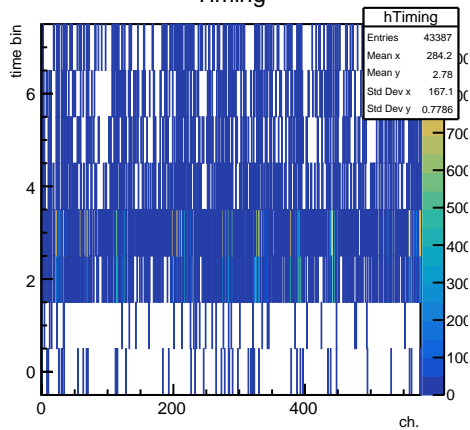

MAPMT r0079

Radius

Reconstructed track points

Timing

Timing

Number of hits

r0079.root neve

r0079.root PMT trigger

r0079.root 1st anode

r0079.root 2nd anode

r0079.root coinc. count rate

r0079.root DAQ count rate