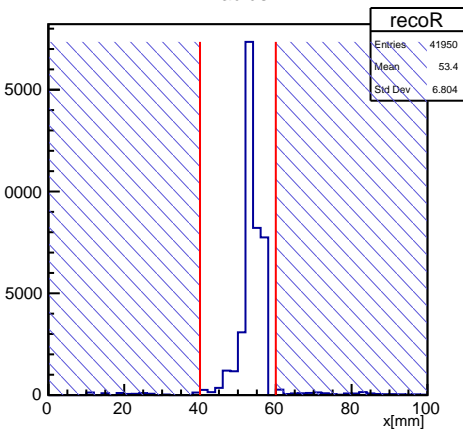

MAPMT r0079

Radius

Reconstructed track points

Timing

Timing

Number of hits

r0079.root neve

r0079.root PMT trigger

r0079.root 1st anode

r0079.root 2nd anode

r0079.root coinc. count rate

r0079.root DAQ count rate