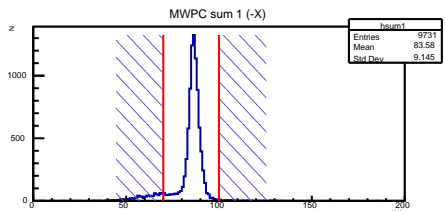

MAPMT r0079

Radius

Reconstructed track points

Timing

Timing

Number of hits

r0079.root neve

r0079.root PMT trigger

r0079.root 1st anode

r0079.root 2nd anode

r0079.root coinc. count rate

r0079.root DAQ count rate