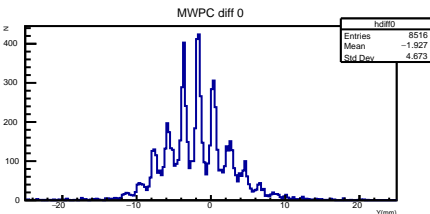

MAPMT r0079

Radius

Reconstructed track points

Timing

Timing

Number of hits

r0079.root neve

r0079.root PMT trigger

r0079.root 1st anode

r0079.root 2nd anode

r0079.root coinc. count rate

r0079.root DAQ count rate