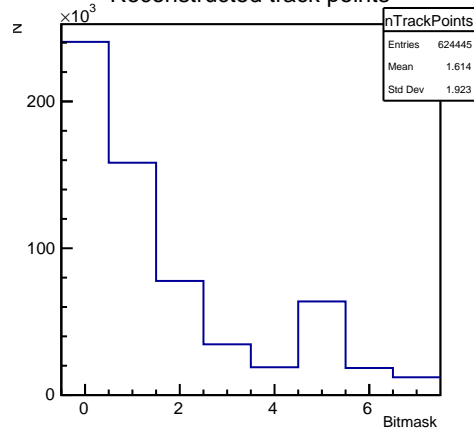

MAPMT r0044

Radius

Reconstructed track points

Timing

Timing

Number of hits