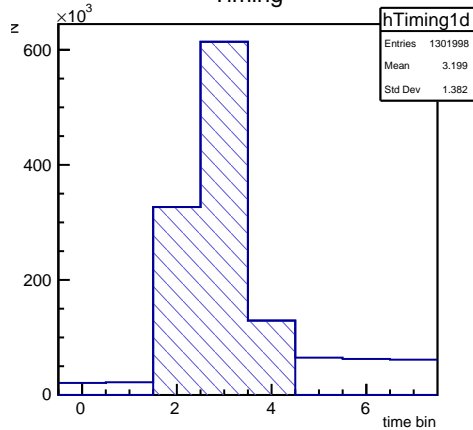

MAPMT r0044

Radius

Reconstructed track points

Timing

Timing

Number of hits