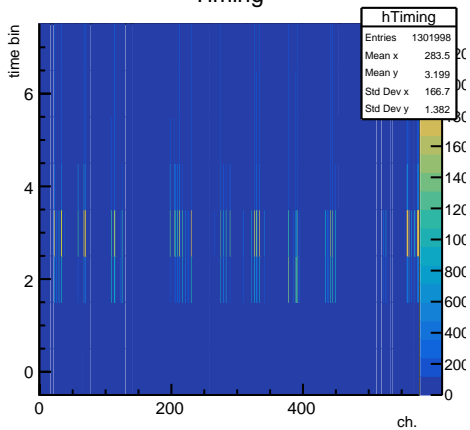

MAPMT r0044

Radius

Reconstructed track points

Timing

Timing

Number of hits