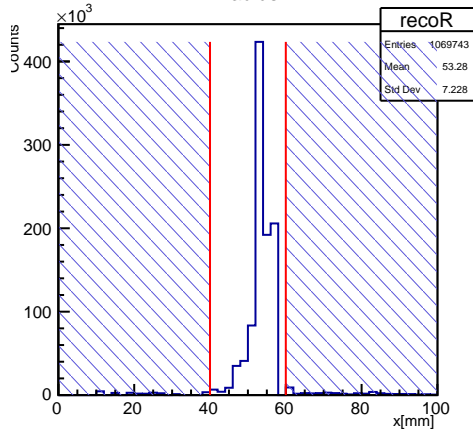

MAPMT r0044

Radius

Reconstructed track points

Timing

Timing

Number of hits