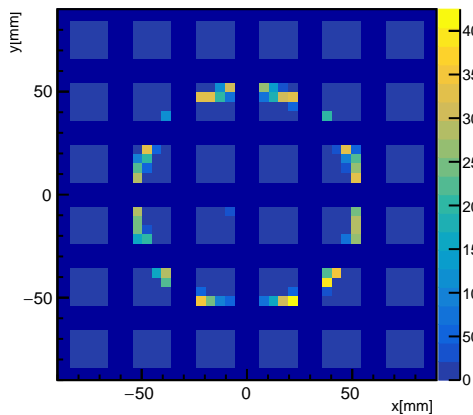

MAPMT r0044

Radius

Reconstructed track points

Timing

Timing

Number of hits