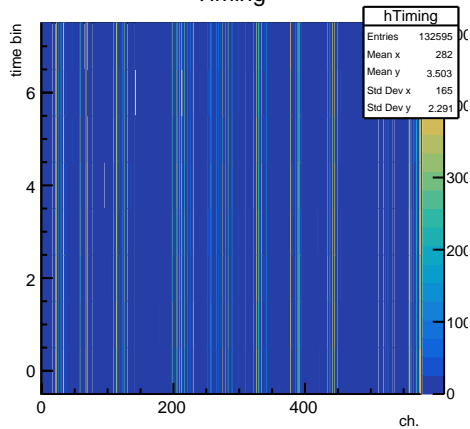

MAPMT r0012

Radius

Reconstructed track points

Timing

Timing

Number of hits