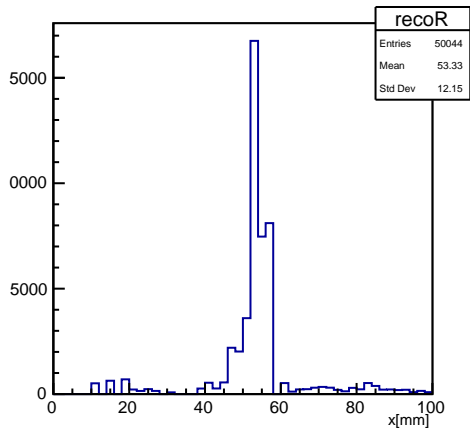

MAPMT r0012

Radius

Reconstructed track points

Timing

Timing

Number of hits