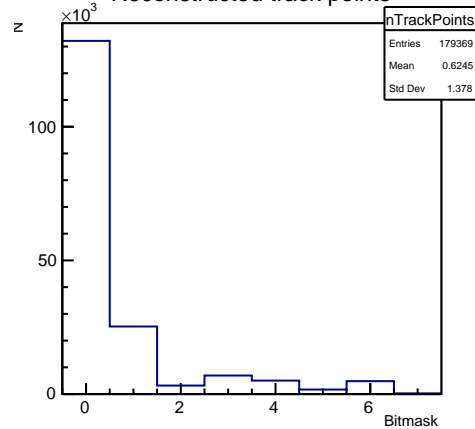

MAPMT r0012

Radius

Reconstructed track points

Timing

Timing

Number of hits