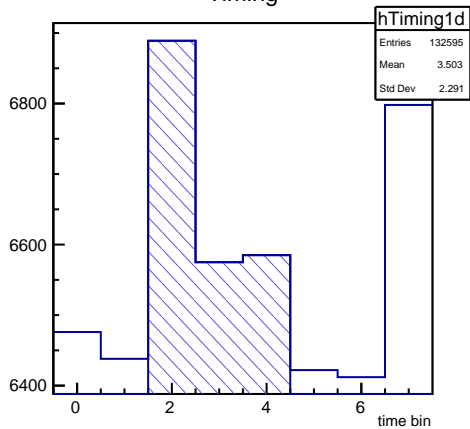

MAPMT r0012

Radius

Reconstructed track points

Timing

Timing

Number of hits